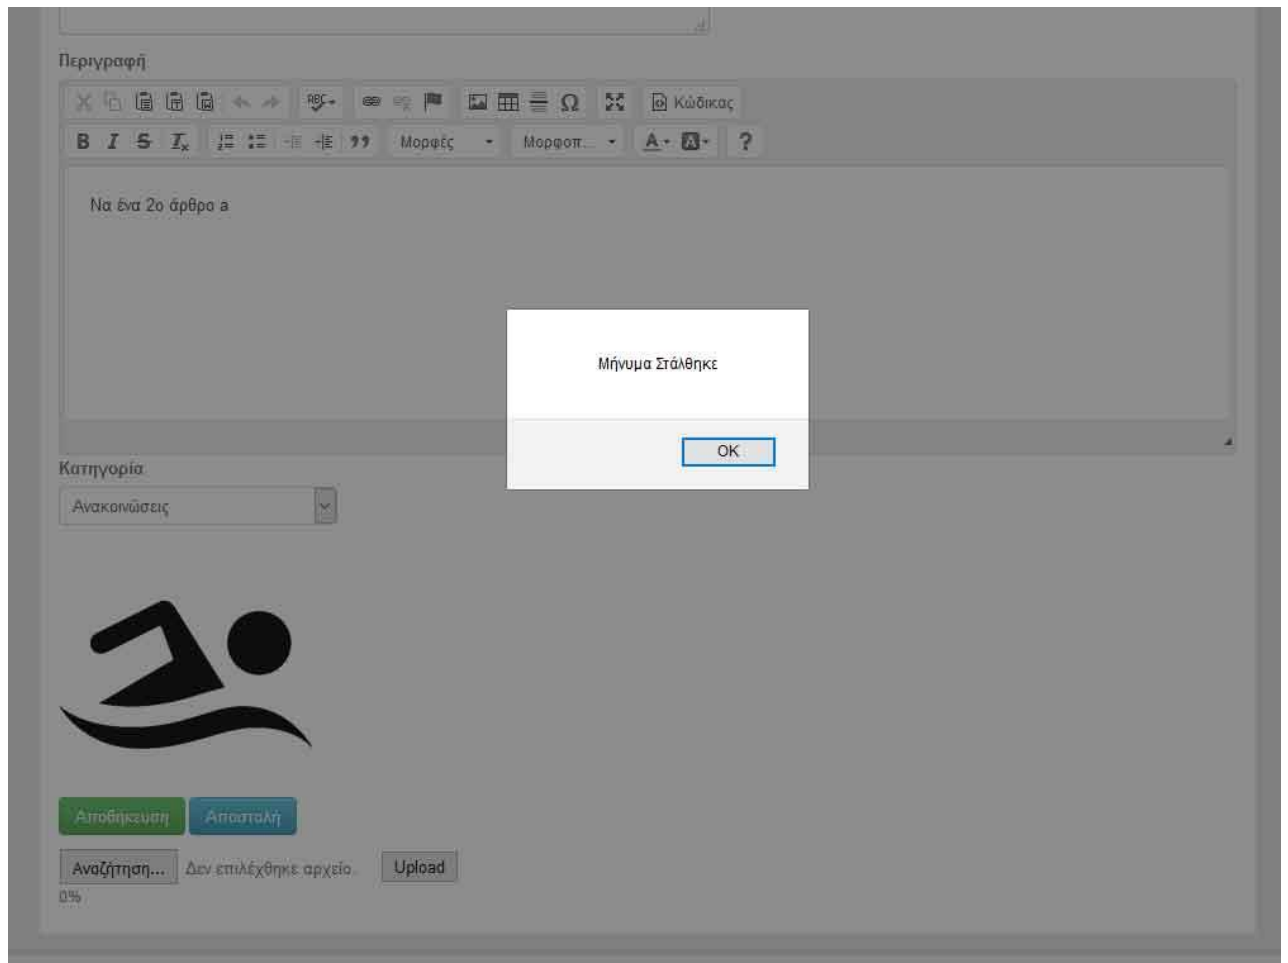

4. Στην επιλογή «κατηγορίες» δημιουργείτε τις κατηγορίες που θα ανήκουν τα άρθρα σας.